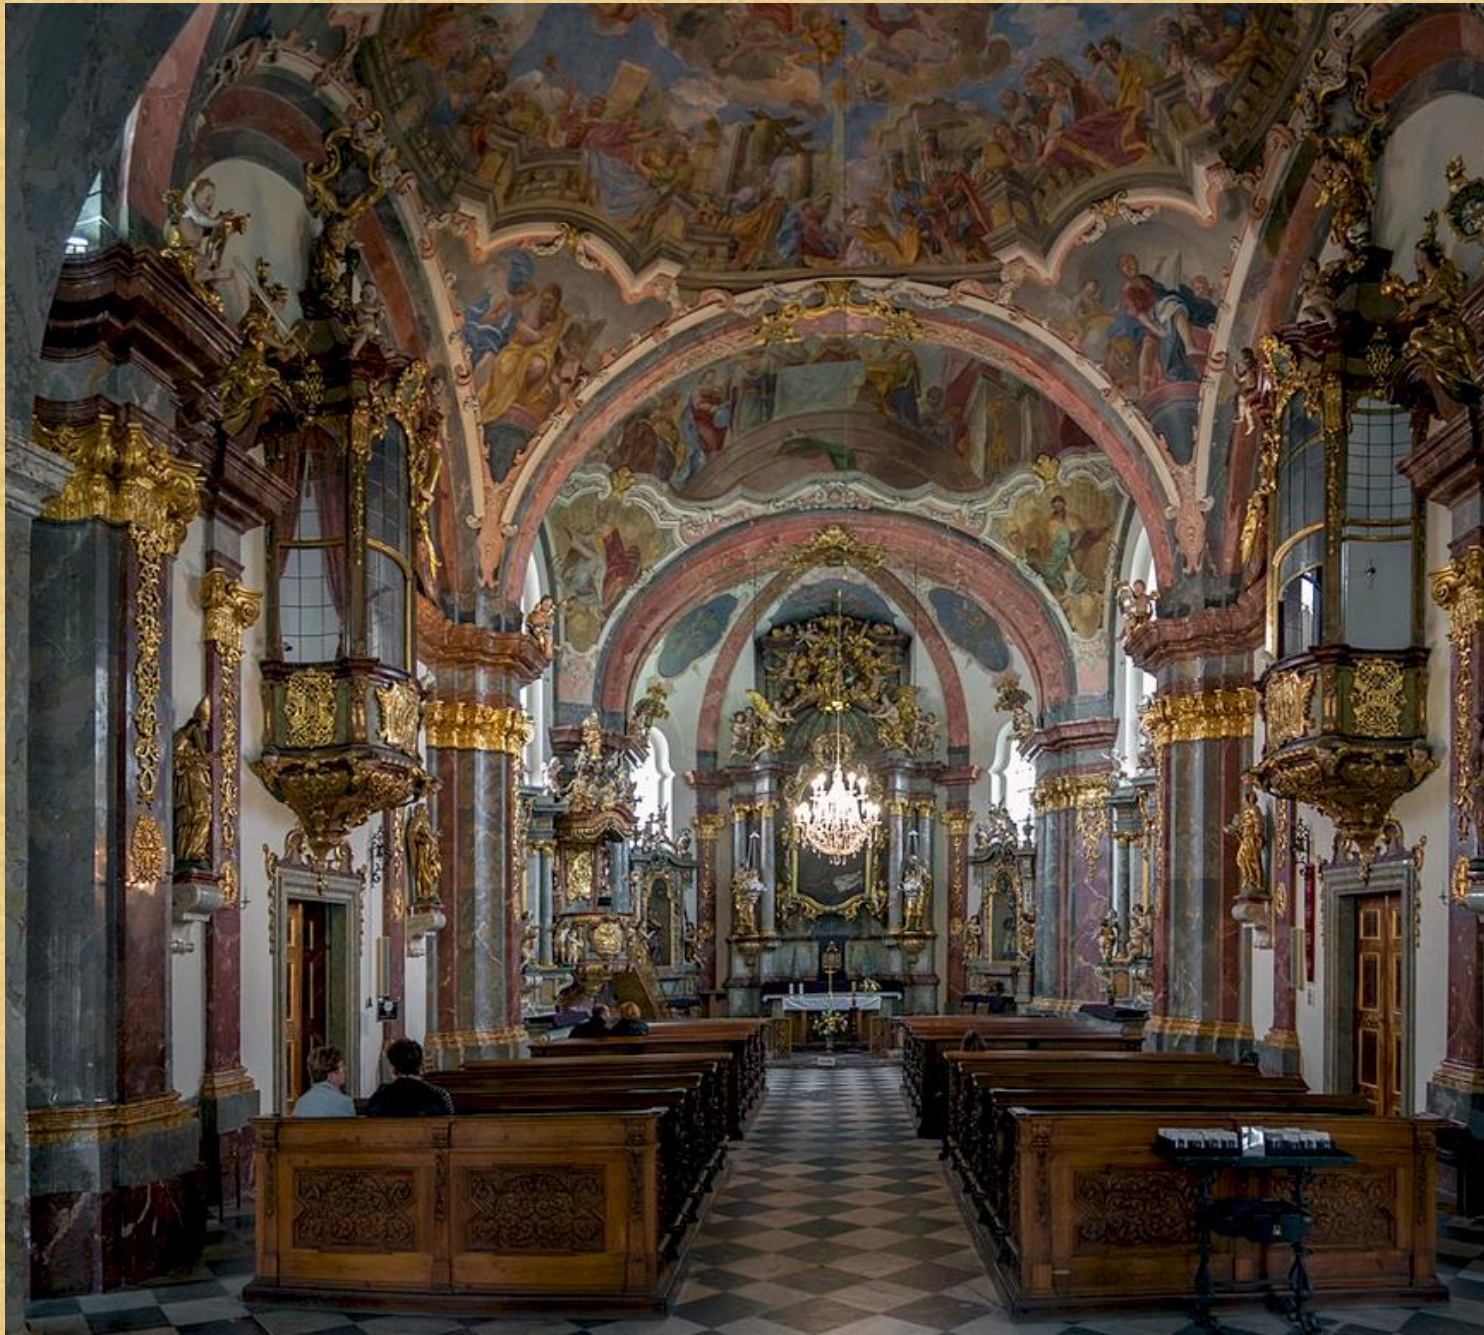

Loretto of Prague

Santa Casa, Loretto of Prague

Cloister,
Loretto of Prague

Church of the Nativity of Our Lord, Loretto of Prague

Ascension of Jesus Fountain, Loretto of Prague

Treasury, Loretto of Prague

Břevnov Abbey